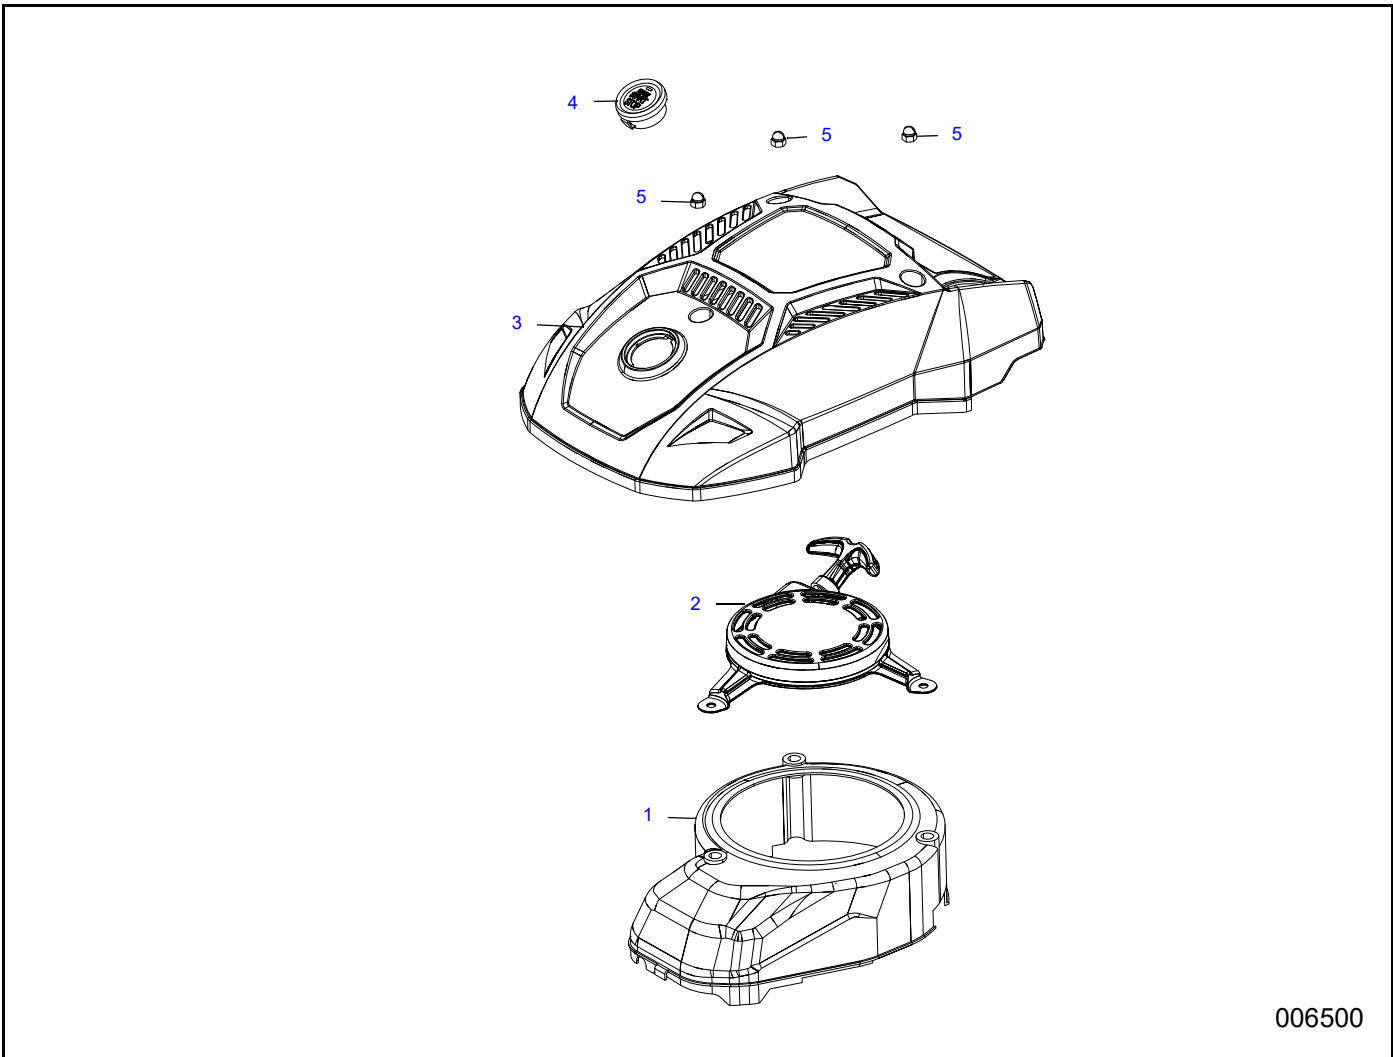

STARTER ASSEMBLY

006500

Item	Part Number	Description	Qty.
1	10000031135	BLOWER HOUSING	1
2	10000031468	RECOIL STARTER ASSEMBLY	1
3	10000031508	ENGINE COVER	1
4	A0001663566	START/STOP SWITCH	1
5	10000031176	NUT M6	3