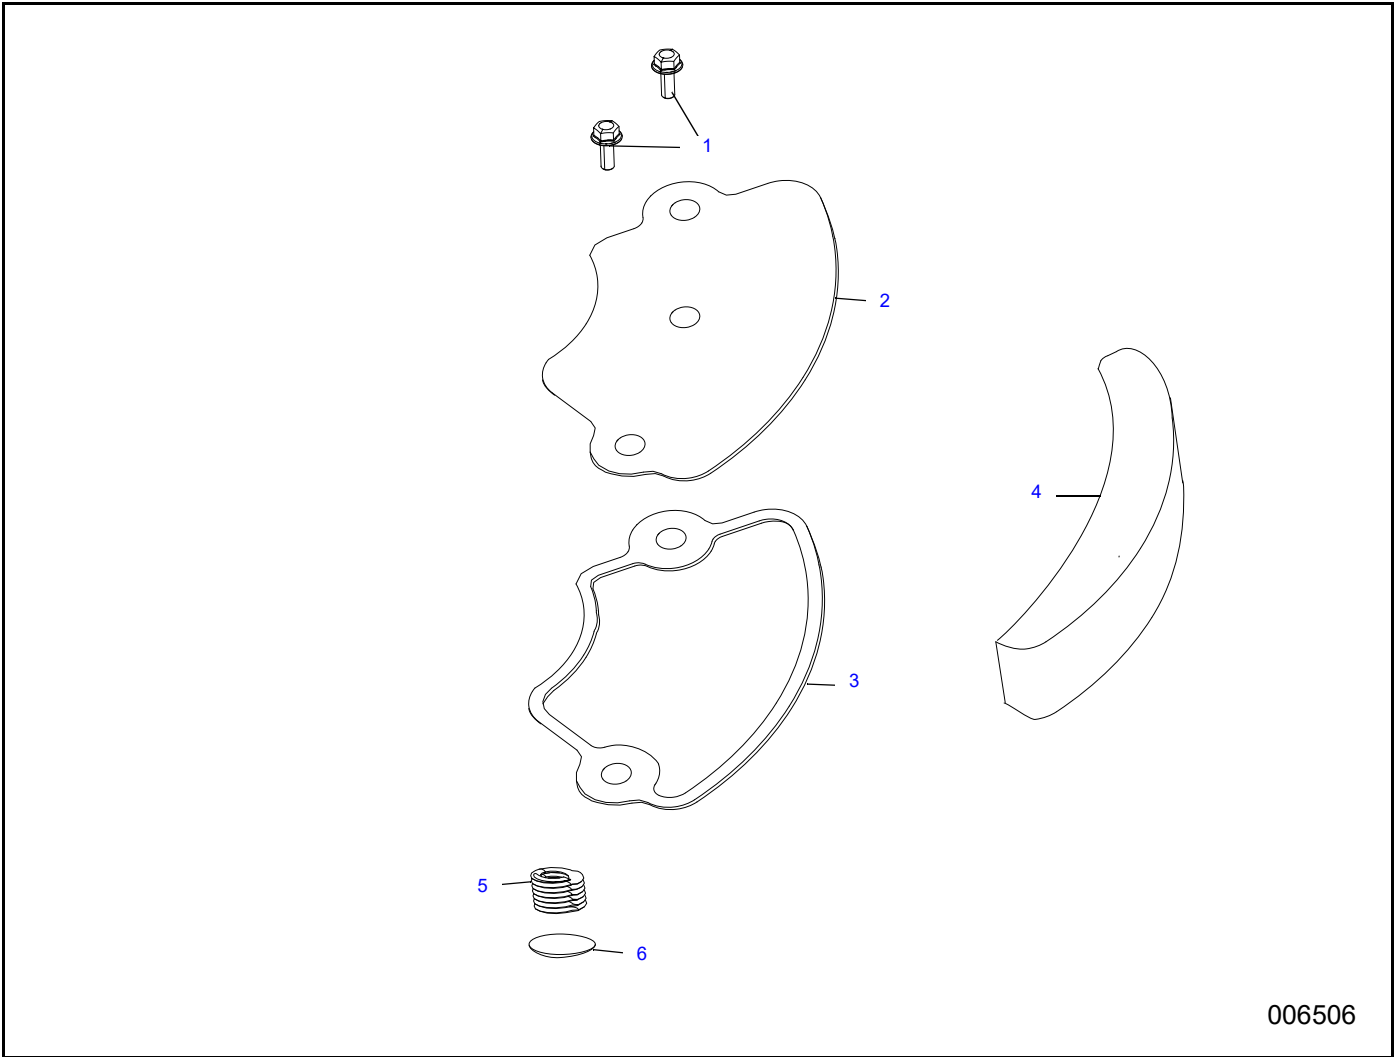

COVER

006506

Item	Part Number	Description	Qty.
1	1000006865	BOLT M6X12	2
2	10000031290	BREATHER CHAMBER CAP	1
3	10000031253	BREATHER CHAMBER GASKET	1
4	10000031291	BREATHER FILTER	1
5	10000031275	BREATHER VALVESPRING	1
6	10000031254	BREATHER VALVE COVER	1