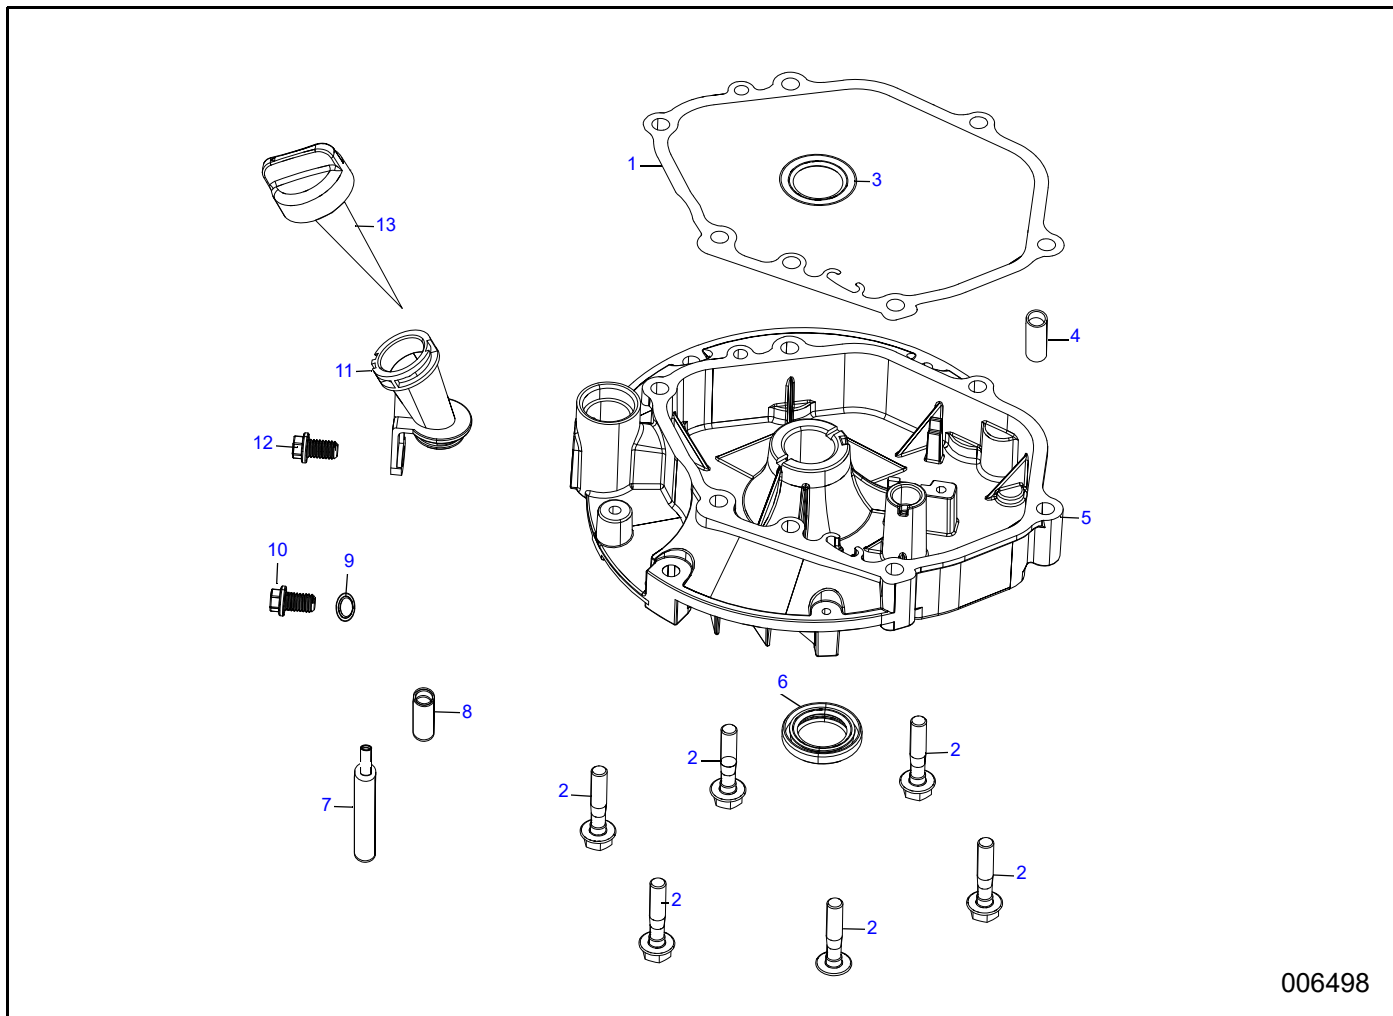

CRANKCASE COVER

006498

Item	Part Number	Description	Qty.
1	10000031161	CASECOVER GASKET	1
2	10000006270	BOLT M8X50	6
3	N/A	WASHER,CRANKSHAFT	1
4	10000031116	CASE COVER DOWEL PIN	1
5	10000031126	CRANKCASE COVER ASSEMBLY	1
6	10000031148	OIL SEAL	1
7	10000031387	OIL PIPE	1
8	10000031173	CASE COVER DOWEL PIN	1
9	10000004462	DRAIN PLUG WASHER	1
10	10000004470	DRAIN PLUG BOLT M10×1.25×15	1
11	10000031118	OIL FILLER EXTENTION	1
12	10000027668	BOLT M8X20	1
13	10000031134	DIPSTICK	1
14	10000006865	BOLT M6X12 (NOT SHOWN)	1