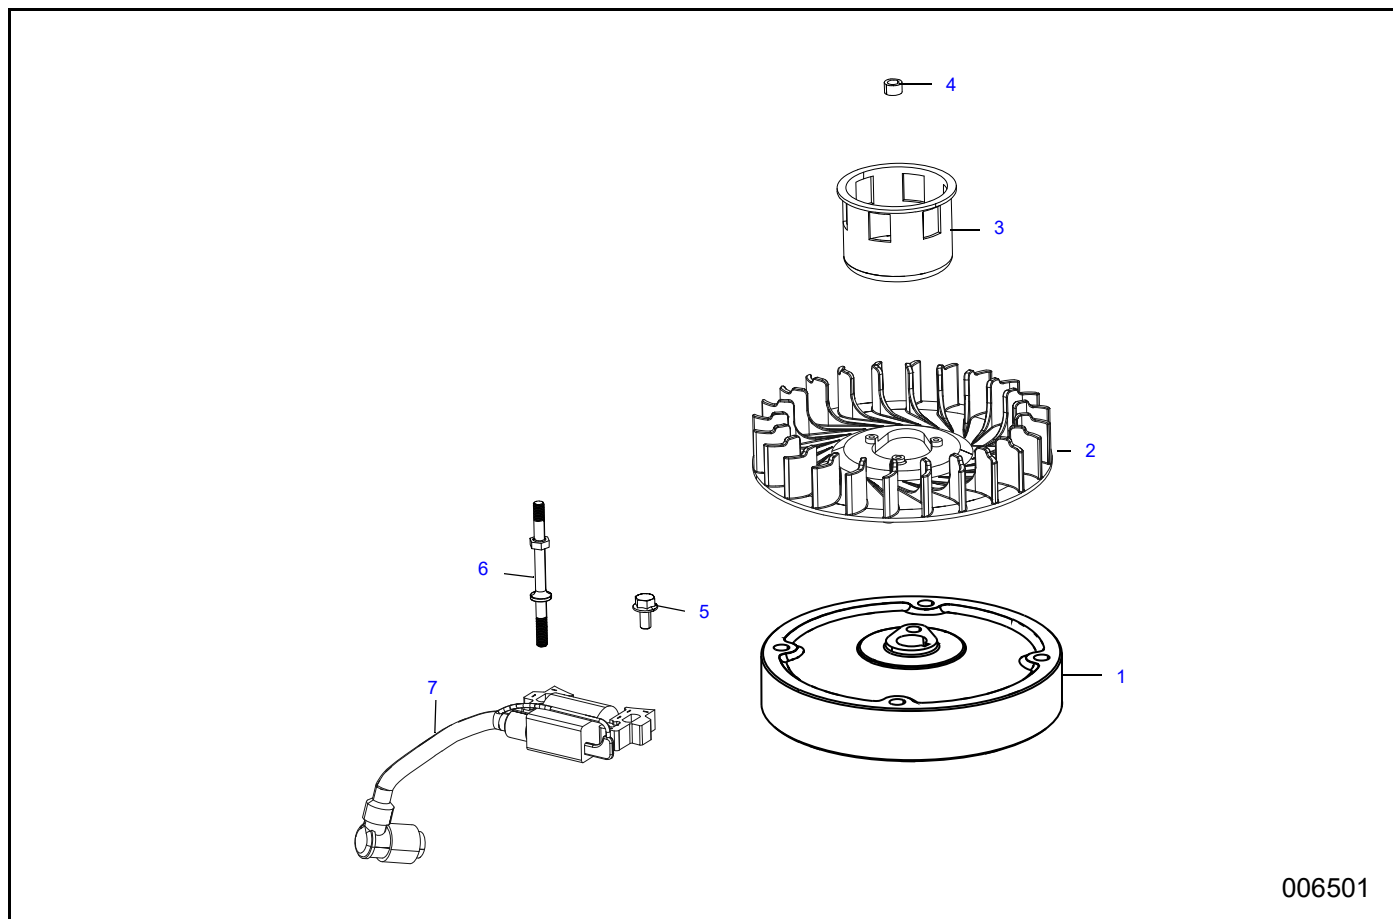

IGNITION ASSEMBLY

Item	Part Number	Description	Qty.
1	10000031178	FLYWHEEL ASSEMBLY	1
2	10000031136	COOLING FAN	1
3	10000031183	PULLEY, STARTER	1
4	10000031179	NUT M14	1
5	10000031233	BOLT M6X30	1
6	10000031194	BOLT STUD, IGNITION COIL	1
7	10000031224	IGNITION COIL ASSY	1