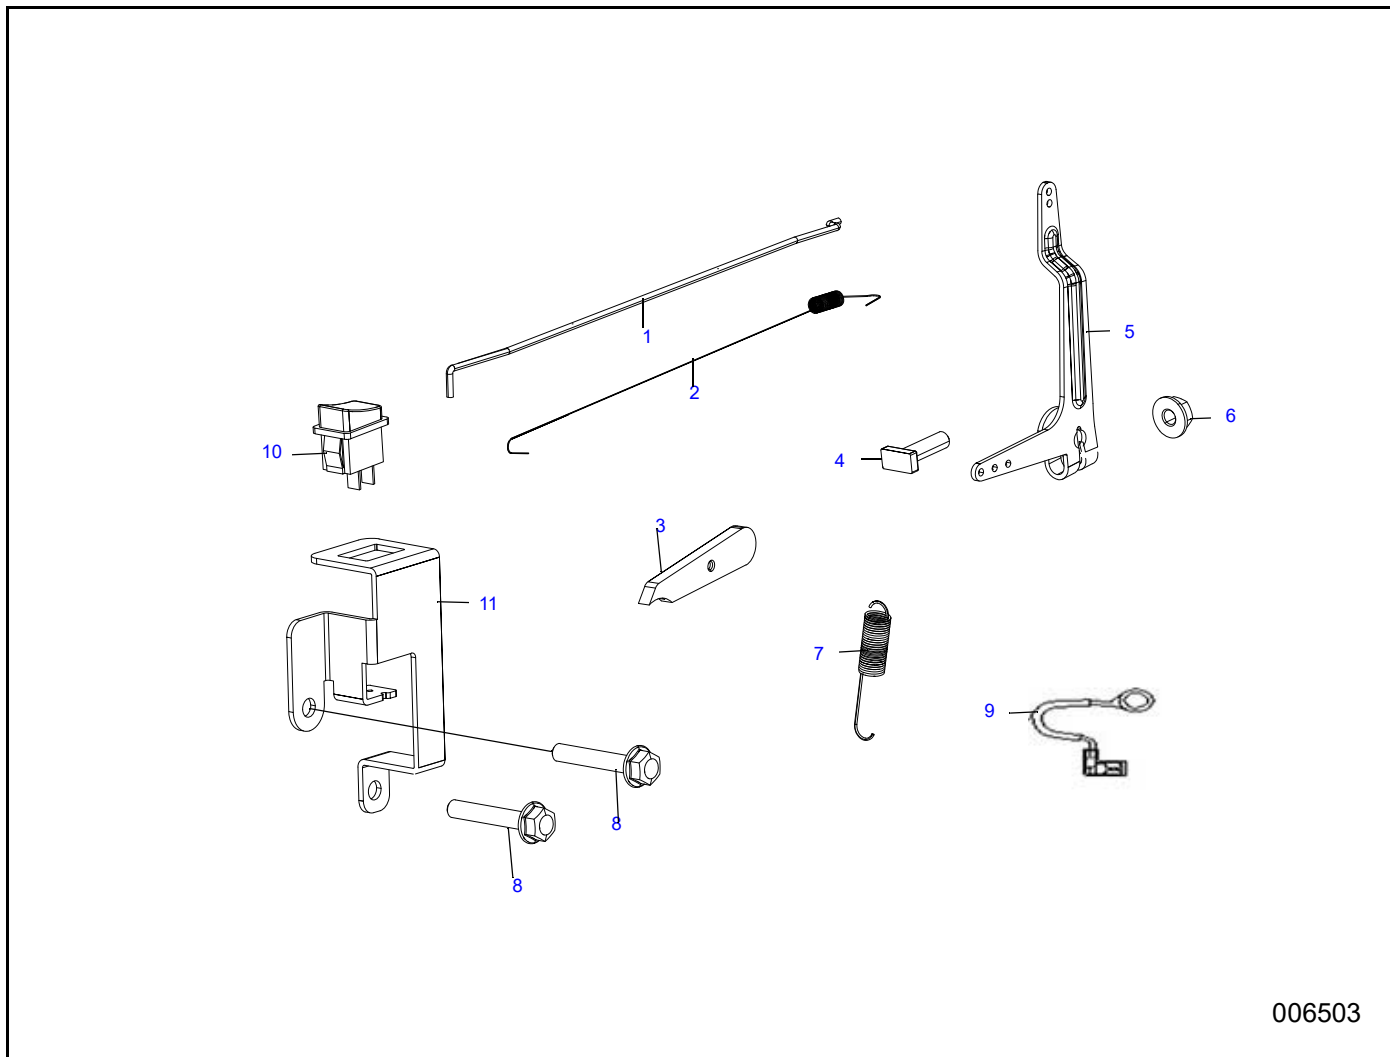

## IGNITION ASSEMBLY

Item	Part Number	Description	Qty.
1	10000031178	FLYWHEEL ASSEMBLY	1
2	10000031136	COOLING FAN	1
3	10000031183	PULLEY, STARTER	1
4	10000031179	NUT M14	1
5	10000031233	BOLT M6X30	1
6	10000031194	BOLT STUD, IGNITION COIL	1
7	10000031224	IGNITION COIL ASSY	1

# CONTROL

006503

Item	Part Number	Description	Qty.
1	10000031189	GOVERNOR ROD	1
2	10000031227	THROTTLE RETURN SPRING	1
3	10000004451	WIRE HARNESS CLIP	1
4	10000004403	GOVERNOR ARM BOLT M6X21	1
5	10000031228	GOVERNOR ARM	1
6	10000031242	NUT M6	1
7	10000031207	GOVERNOR SPRING	1
8	10000006865	BOLT M6X12	2
9	10000031252	SHUT DOWN WIRE	1
10	10000031229	SHUT DOWN SWITCH	1
11	10000031251	UPPER SHROUD ASSEMBLY	1