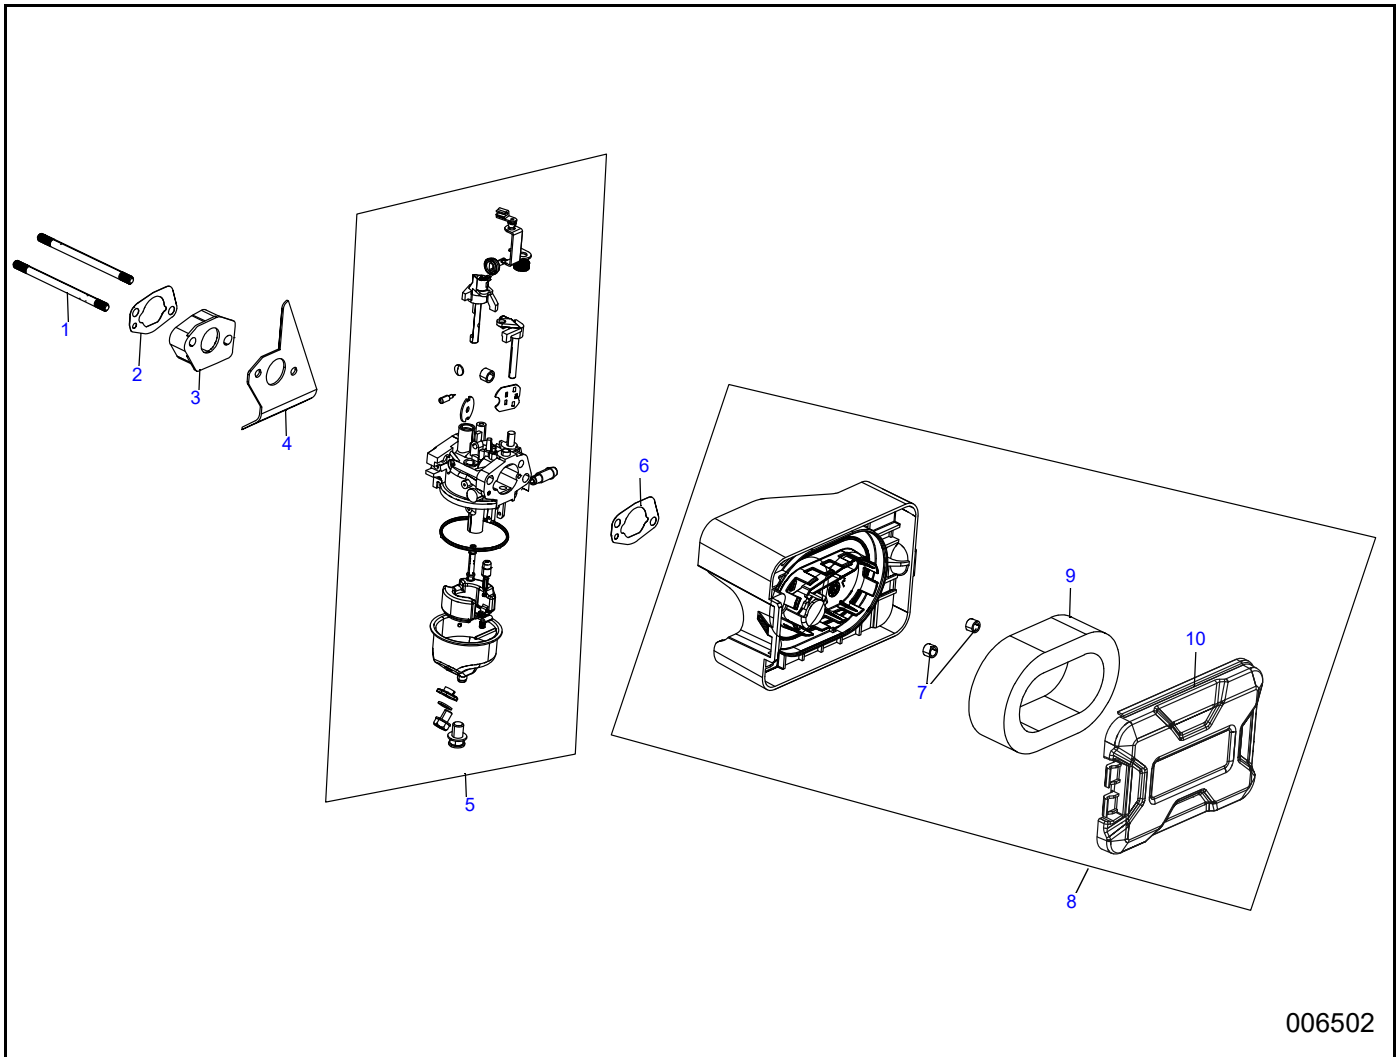

CARBURETOR /AIR CLEANER

Item	Part Number	Description	Qty.
1	10000031234	STUD BOLT	2
2	10000031214	INTAKE GASKET	1
3	10000031215	CARBURETOR INSOLATOR	1
4	10000031241	CARBURETOR GASKET	1
5	10000031188	CARBURETOR	1
6	10000031225	GASKET, AIR CLEANER	1
7	10000031242	NUT M6	2
8	10000031206	AIR CLEANER ASSEMBLY	1
9	10000031217	AIR FILTER ELEMENT	1
10	10000031243	AIR FILTER COVER	1