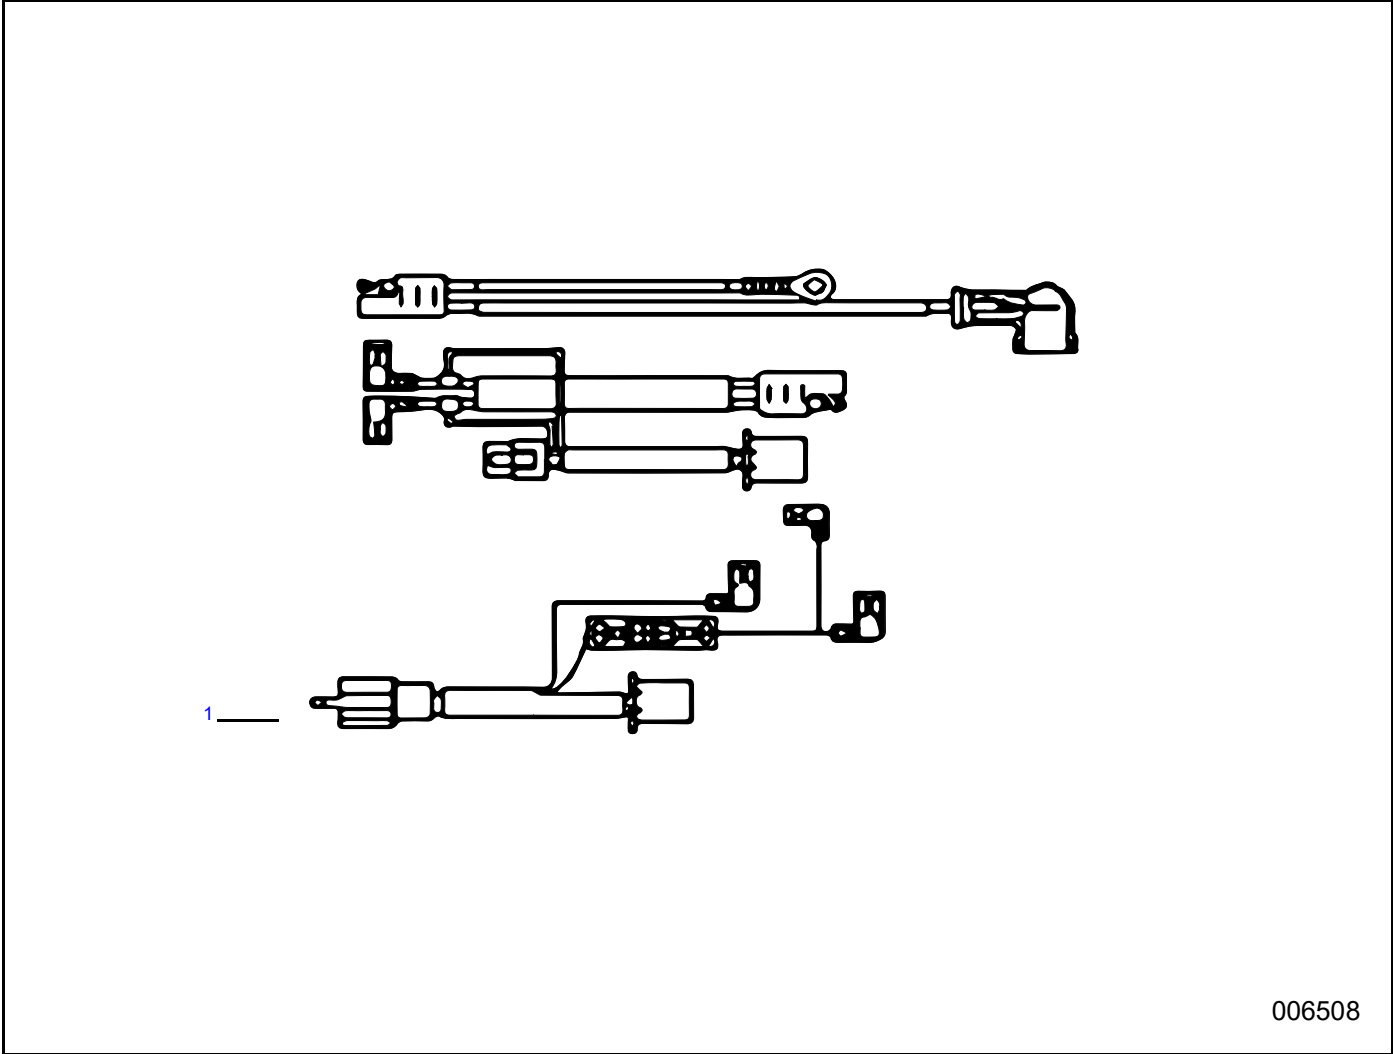

# CONTROL

006503

Item	Part Number	Description	Qty.
1	10000031189	GOVERNOR ROD	1
2	10000031227	THROTTLE RETURN SPRING	1
3	10000004451	WIRE HARNESS CLIP	1
4	10000004403	GOVERNOR ARM BOLT M6X21	1
5	10000031228	GOVERNOR ARM	1
6	10000031242	NUT M6	1
7	10000031207	GOVERNOR SPRING	1
8	10000006865	BOLT M6X12	2
9	10000031252	SHUT DOWN WIRE	1
10	10000031229	SHUT DOWN SWITCH	1
11	10000031251	UPPER SHROUD ASSEMBLY	1

# COVER

006506

Item	Part Number	Description	Qty.
1	1000006865	BOLT M6X12	2
2	10000031290	BREATHER CHAMBER CAP	1
3	10000031253	BREATHER CHAMBER GASKET	1
4	10000031291	BREATHER FILTER	1
5	10000031275	BREATHER VALVESPRING	1
6	10000031254	BREATHER VALVE COVER	1

## SHROUD

006507

Item	Part Number	Description	Qty.
1	10000031300	BLADE	1
2	10000031301	SHROUD	1
3	10000031285	ROTOR	1
4	10000031293	BOLT ST4.2×13	1
5	10000031276	ROD	1
6	10000031311	ROD, CHOKE	1

# WIRE HARNESS

006508

Item	Part Number	Description	Qty.
1	10000031286	WIRE HARNESS	1

Part No. 10000029649 Rev. B 01/20/2022  
©2022 Generac Power Systems, Inc.  
All rights reserved.  
Specifications are subject to change without notice.  
No reproduction allowed in any form without prior written  
consent from Generac Power Systems, Inc.