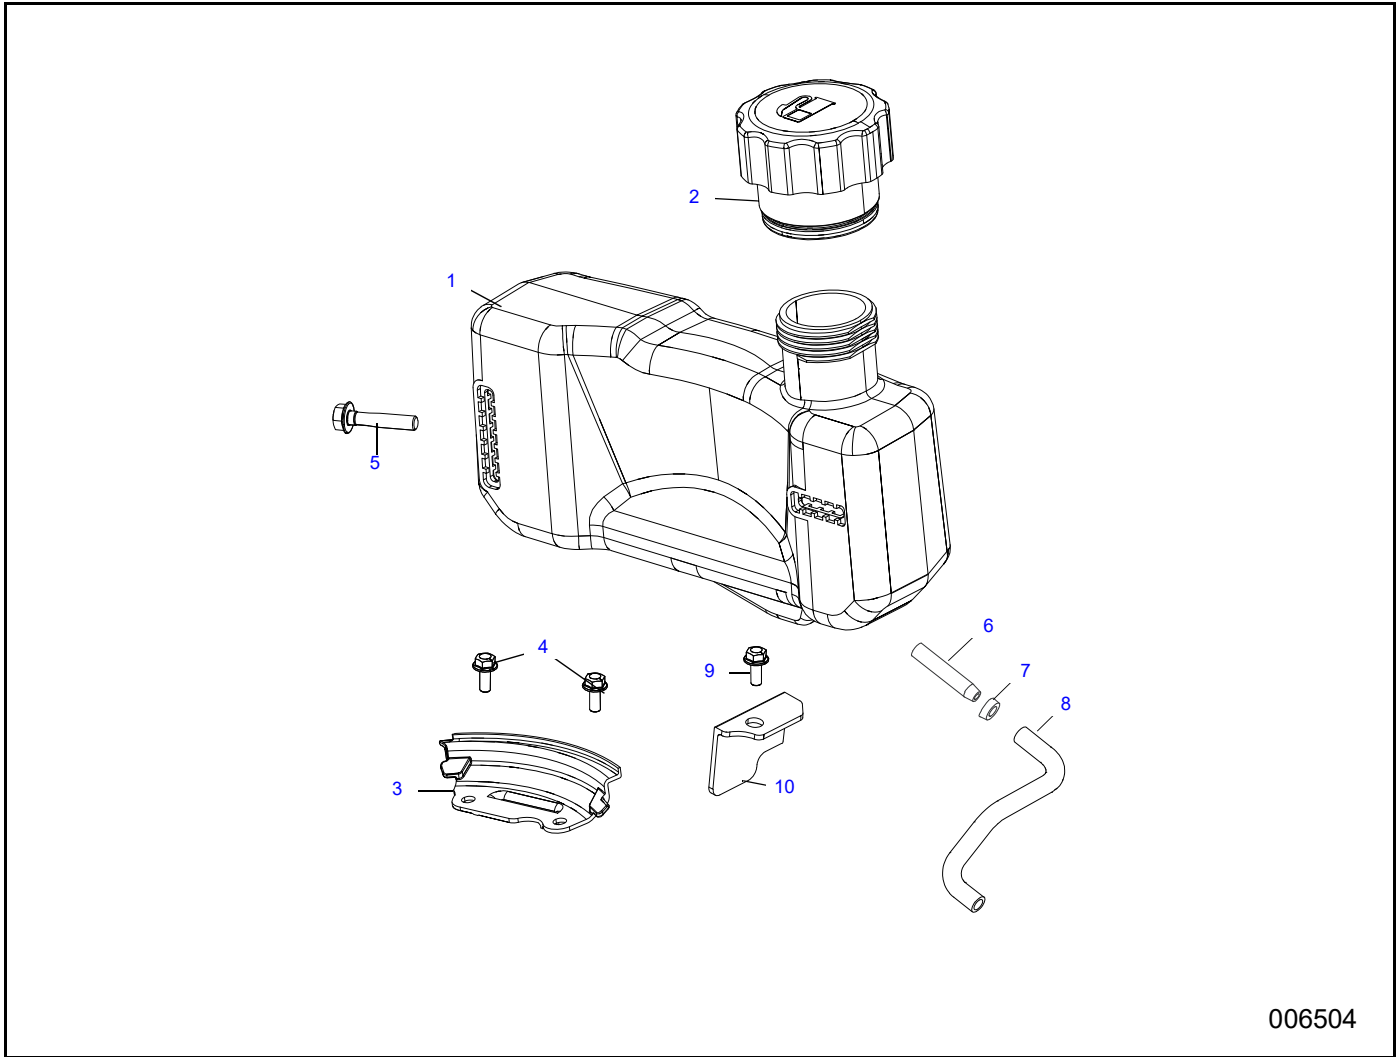

FUEL TANK ASSEMBLY

006504

Item	Part Number	Description	Qty.
1	10000031260	FUEL TANK ASSEMBLY	1
2	10000031236	FUEL TANK CAP COMP	1
3	10000031219	SHROUD	1
4	10000006865	BOLT (M6X12MM)	2
5	10000004488	BOLT (M6X20MM)	1
6	10000031244	FILTER	1
7	10000006330	FUEL LINE CLIP $\Phi 10$	1
8	10000031270	FUEL LINE $\Phi 6 \times \Phi 10 \times 290\text{mm}$	1
9	10000031237	BOLT (M4X8MM)	1
10	10000031209	SHROUD	1