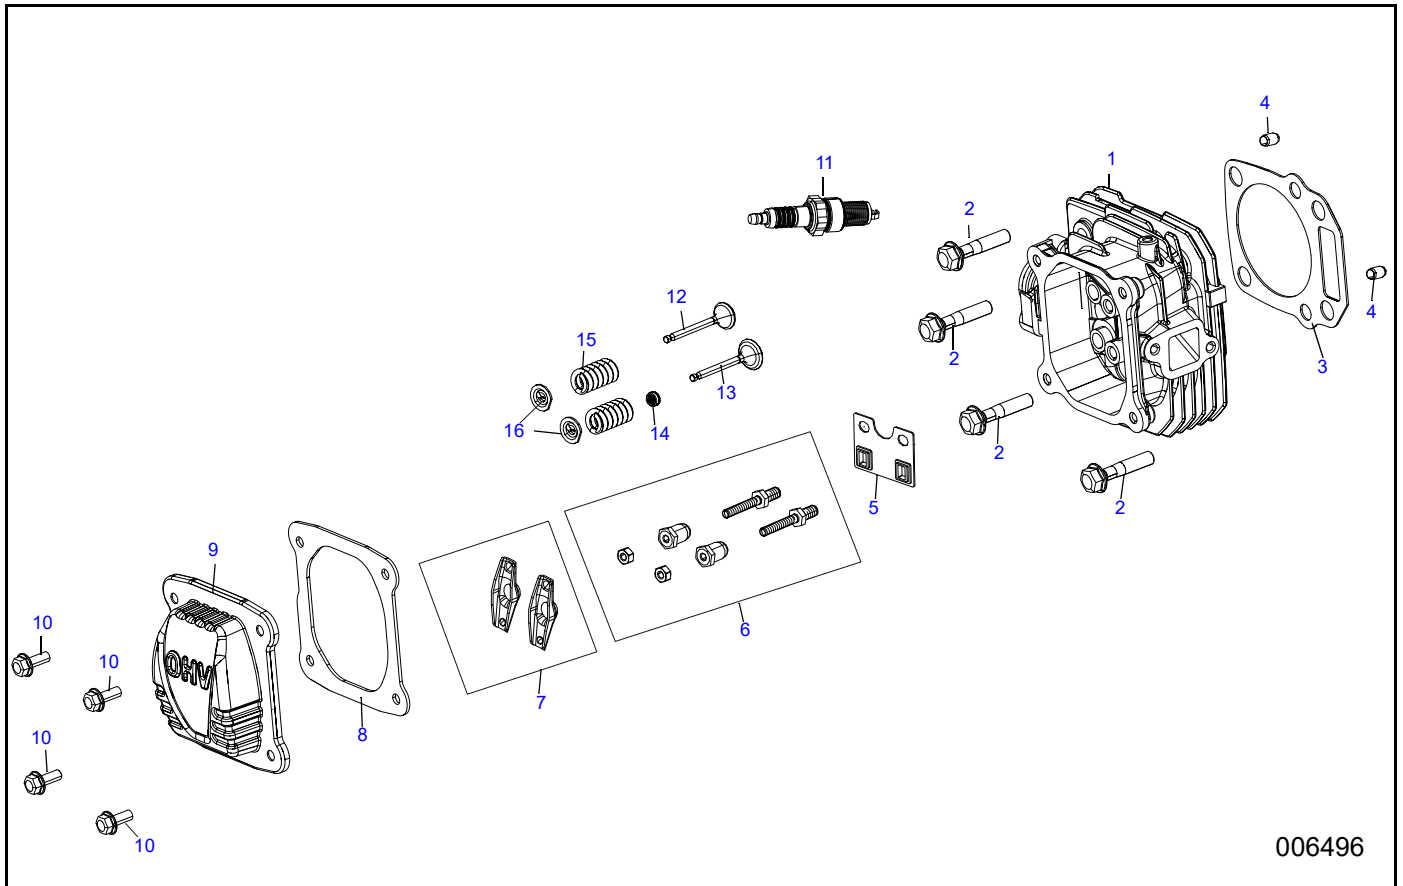

## **Service Parts**

<b>CYLINDER HEAD .....</b>	<b>1</b>
<b>CRANKCASE .....</b>	<b>2</b>
<b>CRANKCASE COVER .....</b>	<b>3</b>
<b>STARTER ASSEMBLY .....</b>	<b>4</b>
<b>IGNITION ASSEMBLY .....</b>	<b>5</b>
<b>CARBURETOR /AIR CLEANER .....</b>	<b>6</b>
<b>CONTROL .....</b>	<b>7</b>
<b>FUEL TANK ASSEMBLY .....</b>	<b>8</b>
<b>MUFFLER ASSEMBLY .....</b>	<b>9</b>
<b>COVER .....</b>	<b>10</b>
<b>SHROUD .....</b>	<b>11</b>
<b>WIRE HARNESS .....</b>	<b>12</b>

## CYLINDER HEAD

006496

Item	Part Number	Description	Qty.
1	10000031104	CYLINDER HEAD	1
2	10000006270	BOLT (M6X50)	4
3	10000031105	CYLINDER HEAD GASKET	1
4	10000031088	DOWEL PIN	2
5	10000031122	PUSHROD GUIDE PLATE	1
6	0071052SRV	ROCKER ARM ADJUSTER	1
7	10000031123	ROCKER ARM ASSEMBLY	2
8	10000031089	HEAD COVER GASKET	1
9	10000031106	VALVE COVER	1
10	10000006865	BOLT (M6X12) (not shown)	5
11	0K20670117	SPARK PLUG	1
12	10000031150	EXHAUST VALVE	1
13	10000031142	INTAKE VALVE	1
14	10000031107	INTAKE VALVE SEAL	1
15	0070773SRV	VALVE SPRING	2
16	0070774SRV	VALVE SPRING RETAINER	2
17	10000031099	TEMPERATURE SENSOR (not shown)	1

# CRANKCASE

006497

Item	Part Number	Description	Qty.
1	N/A	CRANKCASE	1
2	10000031152	RECOIL STARTER BOLT/STUD	1
3	10000031108	OIL SEAL	1
4	N/A	BALL BEARING	1
5	10000031144	STARTING MOTOR ASSEMBLY	1
6	10000031115	RECOIL STARTER BOLT/STUD	1
7	10000031125	FUEL LINE CLIP $\Phi 11.5$	1
8	10000031170	BREATHER TUBE	1
9	N/A	SHAFT, GOVERNOR ARM	1
10	N/A	WASHER, GOVERNOR ARM SHAFT	1
11	10000031171	GOVERNOR ARM SHAFT SEAL	1
12	10000031172	LOCK PIN	1
	0070788SRV	PUSHROD (not shown)	2