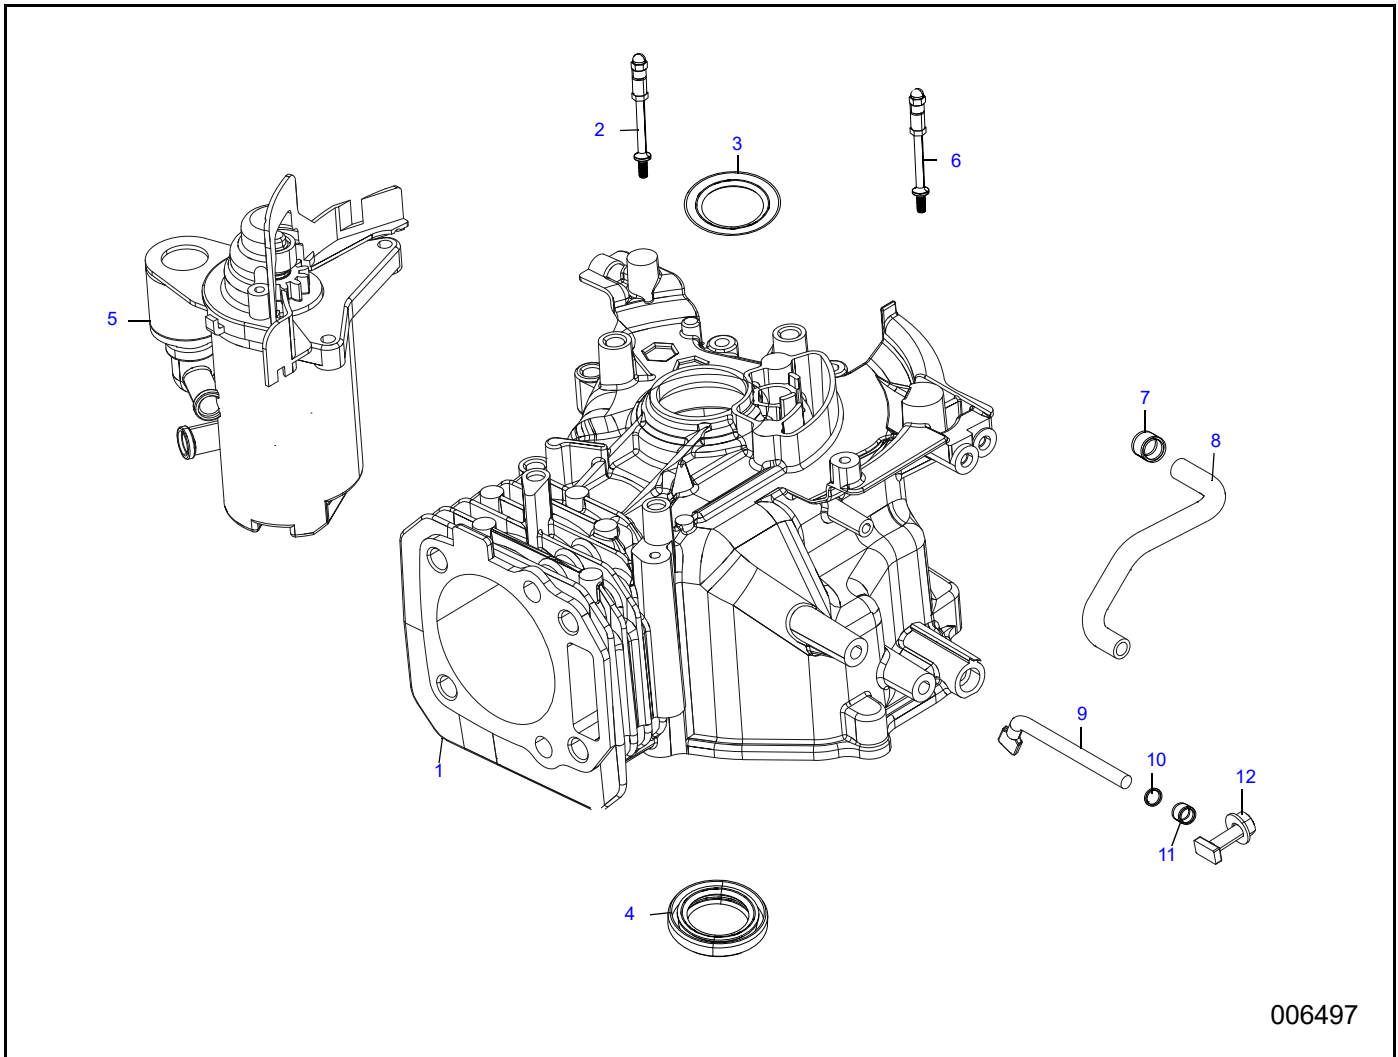

## **Service Parts**

<b>CYLINDER HEAD .....</b>	<b>1</b>
<b>CRANKCASE .....</b>	<b>2</b>
<b>CRANKCASE COVER .....</b>	<b>3</b>
<b>STARTER ASSEMBLY .....</b>	<b>4</b>
<b>IGNITION ASSEMBLY .....</b>	<b>5</b>
<b>CARBURETOR /AIR CLEANER .....</b>	<b>6</b>
<b>CONTROL .....</b>	<b>7</b>
<b>FUEL TANK ASSEMBLY .....</b>	<b>8</b>
<b>MUFFLER ASSEMBLY .....</b>	<b>9</b>
<b>COVER .....</b>	<b>10</b>
<b>SHROUD .....</b>	<b>11</b>
<b>WIRE HARNESS .....</b>	<b>12</b>

# Section 1 Service Parts

## CYLINDER HEAD

006496

Item	Part Number	Description	Qty.
1	10000031104	CYLINDER HEAD	1
2	10000006270	BOLT (M6X50)	4
3	10000031105	CYLINDER HEAD GASKET	1
4	10000031088	DOWEL PIN	2
5	10000031122	PUSHROD GUIDE PLATE	1
6	0071052SRV	ROCKER ARM ADJUSTER	1
7	10000031123	ROCKER ARM ASSEMBLY	2
8	10000031089	HEAD COVER GASKET	1
9	10000031106	VALVE COVER	1
10	10000006865	BOLT (M6X12) (not shown)	5
11	0K20670117	SPARK PLUG	1
12	10000031150	EXHAUST VALVE	1
13	10000031142	INTAKE VALVE	1
14	10000031107	INTAKE VALVE SEAL	1
15	0070773SRV	VALVE SPRING	2
16	0070774SRV	VALVE SPRING RETAINER	2
17	10000031099	TEMPERATURE SENSOR (not shown)	1

# CRANKCASE

006497

Item	Part Number	Description	Qty.
1	N/A	CRANKCASE	1
2	10000031152	RECOIL STARTER BOLT/STUD	1
3	10000031108	OIL SEAL	1
4	N/A	BALL BEARING	1
5	10000031144	STARTING MOTOR ASSEMBLY	1
6	10000031115	RECOIL STARTER BOLT/STUD	1
7	10000031125	FUEL LINE CLIP $\Phi 11.5$	1
8	10000031170	BREATHER TUBE	1
9	N/A	SHAFT, GOVERNOR ARM	1
10	N/A	WASHER, GOVERNOR ARM SHAFT	1
11	10000031171	GOVERNOR ARM SHAFT SEAL	1
12	10000031172	LOCK PIN	1
	0070788SRV	PUSHROD (not shown)	2